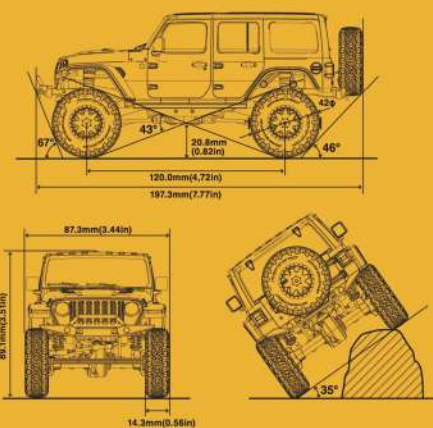

Jeep

WRANGLER UNLIMITED RUBICON