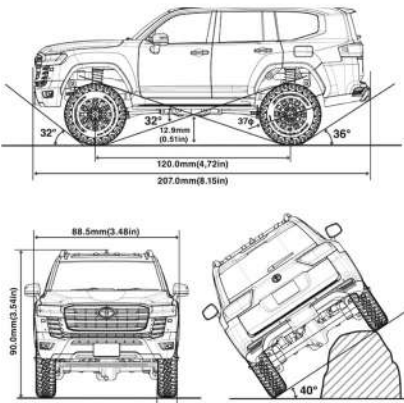

TOYOTA 4RUNNER

NEW

NEW

TOYOTA LAND CRUISER