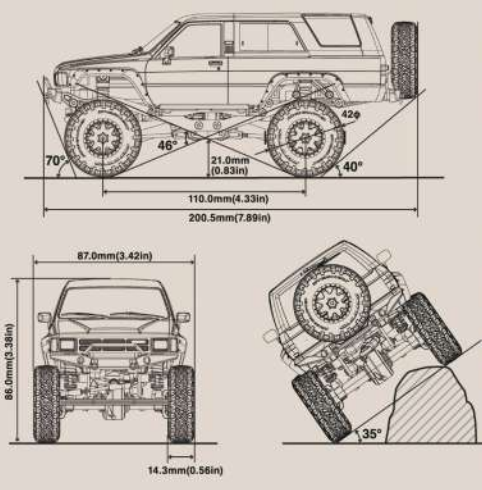

TOYOTA 4RUNNER