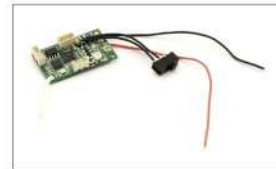

Axle Gear Set Kyosho Mini-Z 4X4 MX01
#K.MX014

Slipper Clutch Set Kyosho Mini-Z 4X4 MX01
#K.MX015

Motor Kyosho Mini-Z 4X4 MX01
#K.MX016B

Tie Rod Set Kyosho Mini-Z 4X4 MX01
#K.MX017

Ball Stud Set Kyosho Mini-Z 4X4 MX01
#K.MX018

Suspension Pin and screws Set Kyosho Mini-Z 4X4 MX01
#K.MX019B

RC Unit Set Kyosho Mini-Z 4X4 MX01
#K.MX020

Servo Motor & Potentiometer Kyosho Mini-Z 4X4 MX01
#K.MX021B

Pre-Glued Tires (2) Toyota 4Runner Kyosho Mini-Z 4X4 MX01
#K.MXTH001