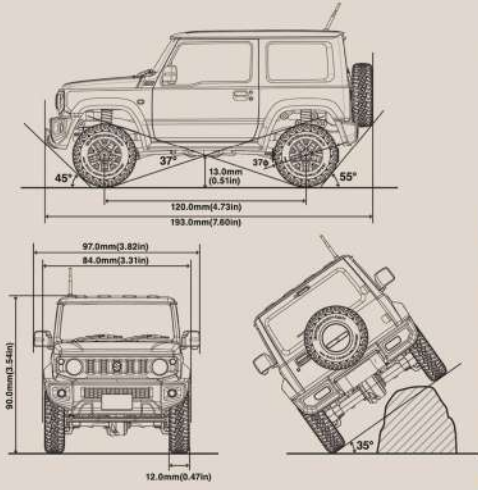

**LIFE IS
JIMNY**