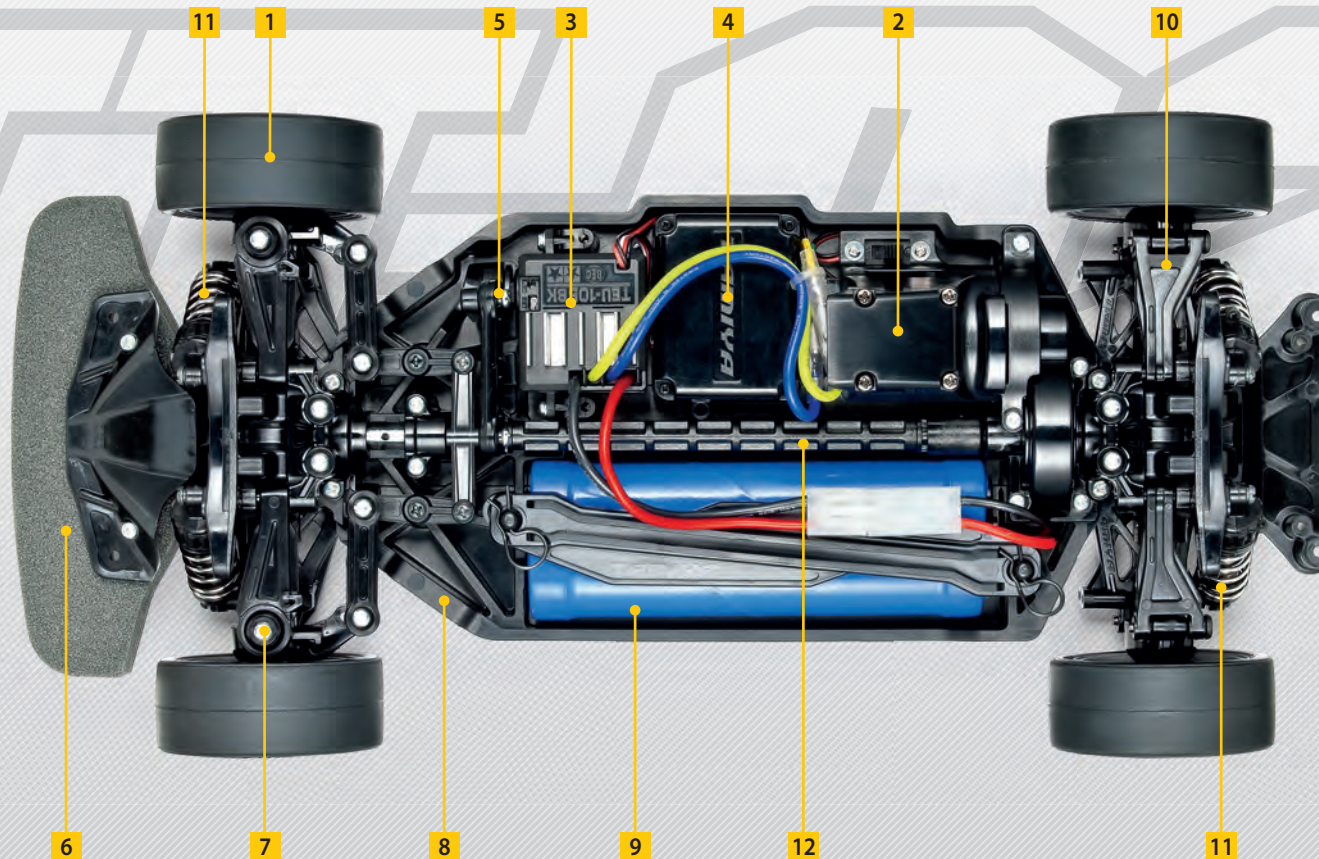

The high tech TAMIYA TT-02 chassis shows the state of the art and follows up the legendary TT-01 and Type chassis. Wheelbase, track and gear ratio are adjustable and lots of option parts makes the chassis become a racing machine, both on- and off-road. The shaft-driven 4WD chassis features fully-enclosed front and rear gearboxes and ensures dynamic R/C driving. It can be used with square-shaped batteries. Bathtub-type frame features skid-shaped underside to reduce contact with the track surface during cornering. Ground clearance can be raised 4mm by changing upright assembly, making the TT-02 into a rally set-up.

1	Rennreifen / Racing Radial Tire
2	540er-Elektromotor mit Abdeckung / Type 540 Motor with Cover
3	Elektronischer Fahrtregler / Electronic Speed Controller
4	Empfänger* / Receiver*
5	Lenkservo* / Steering Servo*
6	Polyurethan-Schaumstofframmer / Urethane Bumper
7	Einzelradaufhängung vorn / Double Wishbone Suspension
8	verwindungssteifes Wannenrahmen-Chassis / Bathtub Type Frame/Chassis
9	7.2 V Racing Pack* / Tamiya Battery Pack*
10	Einzelradaufhängung hinten / Double Wishbone Suspension
11	Federdämpfer vorn/hinten / Friction Damper Unit Front/Rear
12	Zentrale Antriebswelle / Main Drive Shaft

*nicht im Lieferumfang enthalten / not included