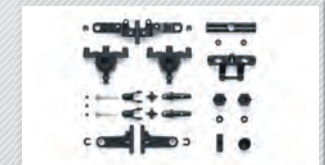

SW-01 C-Teile Mitnehmer vers.
SW-01 Rein. C Parts (Joints)

300045069