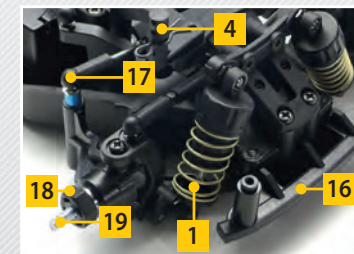

300058669 M-08 Concept Chassis Kit

1:10 RC M-08 Chassis Kit

ASSEMBLY KIT

M08

Radstand / Wheelbase: S=210 mm / M=225 mm / L=239 mm L: 319 mm 2WD