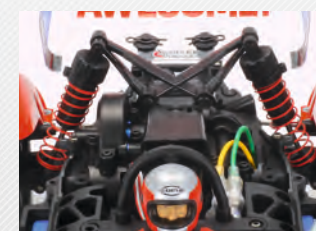

1/10

ASTUTE 2022 1/10 SCALE R/C HIGH PERFORMANCE OFF ROAD RACER

- Das Karosserie Design stammt vom Japanischen Designer Kota Nezu von znuq design / *The Body is designed by Japanese designer Kota Nezu of znuq design*
- Inklusiv Fahrerfigur / *driver figure included*
- TD2 2WD Chassis mit liegender Vorderradaufhängung / *TD2 2WD Chassis with front inboard suspension*
- Einteiliges Monocoque-chassis / *one-pieced monocoque frame*
- komplett kugelgelagert / *full ball-bearing*
- Kugeldifferenzial / *Ball Differential*
- C.V.A. Öldruckstoßdämpfer / *C.V.A. oil dampers*
- Griffige Rillenreifen vorne und Square-Spikereifen hinten / *Ribbed front and rear square-spike tires with great grip*

300058697 Astute 2022 unlackiert / *unpainted*

300047482 Astute 2022 lackiert / *pre-painted LIMITED EDITION**

* Karosserie Mica Rot hell lackiert / *Body pre-painted Bright Mica Red*

* Polycarbonat Karosserie / *Spoiler ausgeschnitten / Pre-cut Polycarbonate Body / Rear Wing*

1:10 RC Astute 2022 (TD2) Bausatz / *Kit*

Radstand / *Wheelbase*: 283 mm L: 387 mm **2WD**