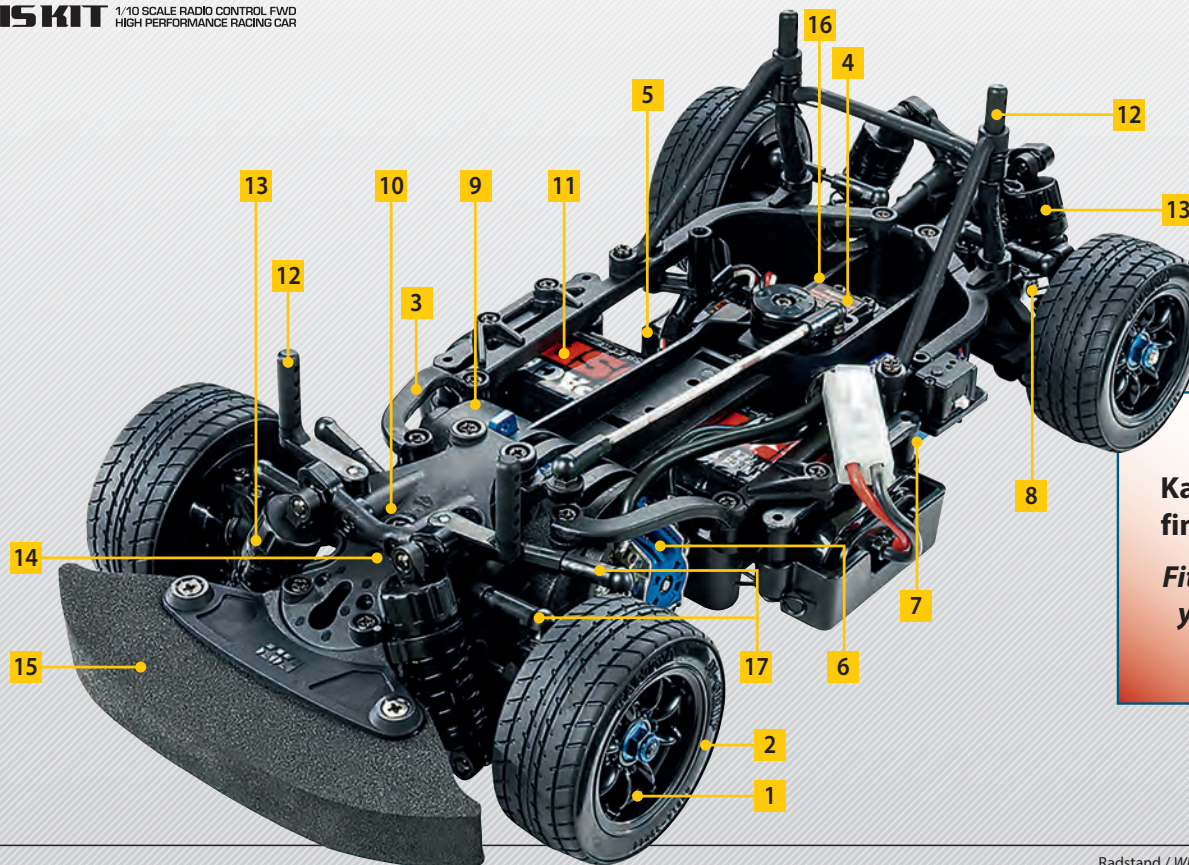

M-07 CONCEPT CHASSIS KIT

1/10 SCALE RADIO CONTROL FWD HIGH PERFORMANCE RACING CAR

- 1 Einteilige 8-Speichen Felge verstärkt / One-Pice 8-Spoke Wheel reinforced
- 2 Racing-Profil-Reifen* / Racing Radial Tire*
- 3 Gitterrahmen-Chassis / Grid-frame Chassis
- 4 Lenkservo* mit Servo Saver / Steering Servo* w/ Servo Saver
- 5 2-Kanal-Empfänger* / 2-Channel Receiver*
- 6 Leistungsstarker 540er Elektromotor (Brushed/Brushless)* / Powerful Electric Motor 540 Size (Brushed/Brushless)*
- 7 Elektronischer Fahrtregler (Brushed/Brushless)* / Electronic Speedcontroller (Brushed/Brushless)*
- 8 Einzerradaufhängung vorne/hinten / Front/Rear Double Wishbone Suspension
- 9 Alu Motorhalterung / Alum. Motor Mount
- 10 Hauptzahnrad mit Abdeckung / Spur Gear w/ Cover
- 11 6,6 LiFe / 7,2 V Fahrakku* / 6,6 LiFe / 7,2V Racing Pack*
- 12 Karosserie-Halterung vorne/hinten / Front/Rear Body mount
- 13 CVA Mini-Öldruckstoßdämpfer vorn/hinten / Front/Rear CVA Mini Shock Unit
- 14 Kegeldifferenzial vorne (Sperrwirkung einstellbar) / Front Bevelgear Differential (barrier effect adjustable)
- 15 Polyurethan-Schaumstofframmer / Urethane Bumper
- 16 Radstand einstellbar (Mittel = 225mm / Lang=239mm) / Adjustable Wheelbase (Medium=225mm / Long=239mm)
- 17 Einstellbare Rechts-/Links-Gewindestangen (Lenkung/Sturz) / Adjustable threaded shaft (Steering linkage / Camber)

*nicht im Lieferumfang enthalten / not included

Passende Karosserie-Sätze find ab Seite 109
Fitting Body-Sets you will find at page 109