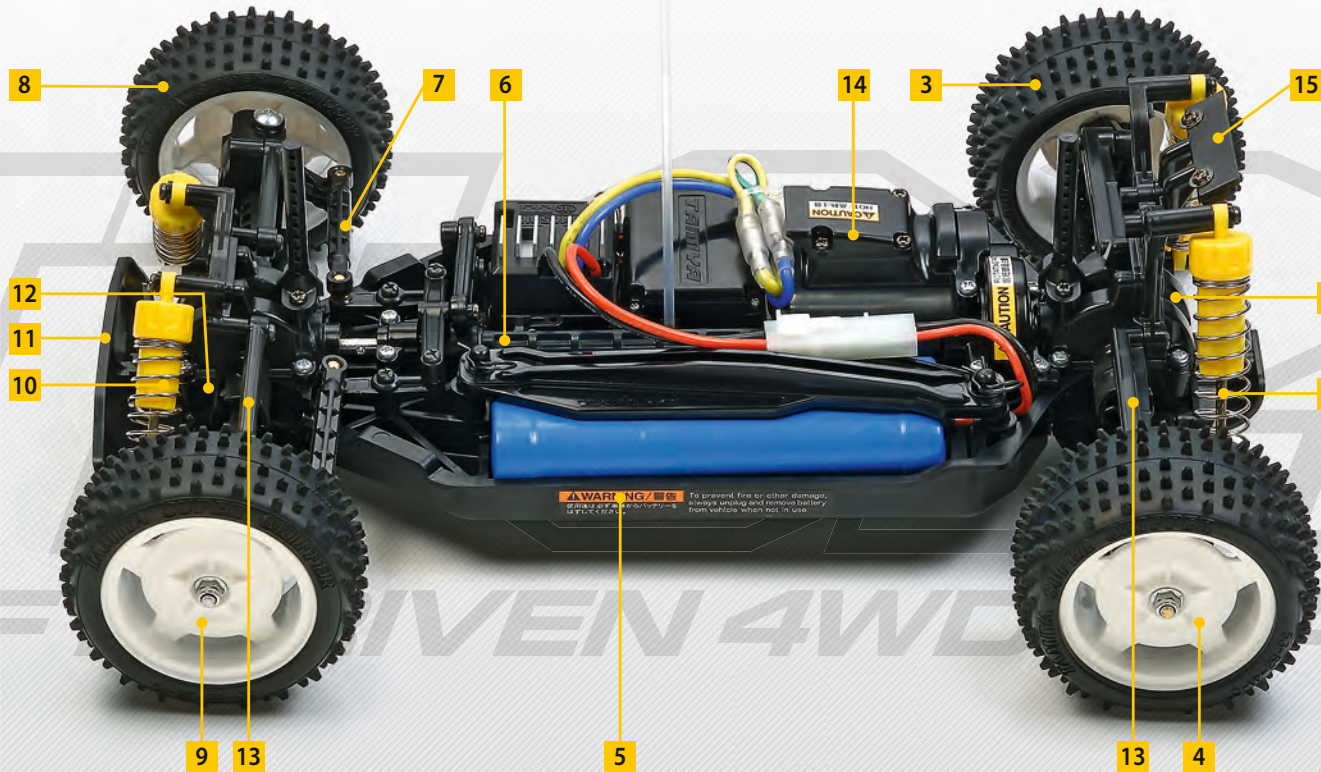

Tamiya is pleased to announce the addition of the Neo Scorchler on the TT-02B chassis. The TT-02B is a buggy version of the 4WD TT-02 chassis. With the same easy assembly and maintenance as that offered by the TT-02, the TT-02B chassis is an excellent starting point for users who are just starting out in the world of R/C. The bathtub-type frame features longitudinally-placed battery and R/C mechanism placed flat for a low center of gravity. 4-wheel double wishbone suspension features oil dampers and is combined with high-grip spiked tires to give excellent traction. Front and rear gearboxes have differentials to ensure smooth cornering. A wide range of option parts are available to customize the chassis. The RS-540 Torque-Tuned Motor offers power for off-road action.