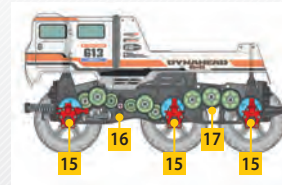

Tamiya is delighted to announce the latest 6-wheeled beast in our line-up, the Dynahead 6x6, which takes inspiration from the big trucks used in the gruelling offroad world of truck trials. It appears on a new chassis variant named the G6-01TR, based upon the G6-01, with hub reduction axles providing extra height for taking on rougher terrain. With a stylish body penned by self-proclaimed „hyper designer“ Takayuki Yamazaki from Japan, (Dual Ridge, etc.). Hub reduction axles raise ground clearance by 15mm; in conjunction with the traction provided by a 37.35:1 gear ratio (with kit-included 18T pinion), the Dynahead 6x6 has awesome off-road and crawling capability! 5-spoke wheels are paired with V-tread block tires (Item 53854) for superlative bite. With suspension reassembly and a separately-sold transmitter with 4WS function and R/C equipment, the rear wheels can be made steerable. Technical Specs: Length 453 mm, width 244 mm, height 232 mm, Wheelbase 173+126 mm.