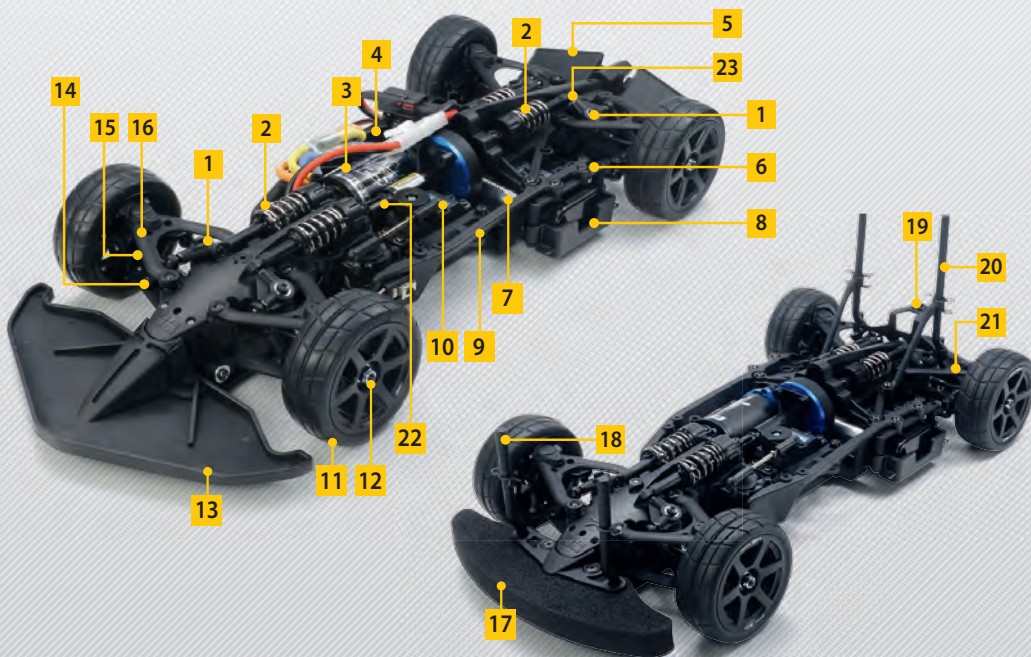

TAMIYA reflects technology down to the last detail with its TC-01 Chassis.

Formula E Gen.2 – TAMIYA uncompromisingly reproduces the ultra-flat, futuristic, high-tech body design on a model scale of 1:10. Underneath, technology down to the last detail is concealed with the TC-01 Chassis. The special features: robust monocoque chassis made of reinforced plastic, 4WD all-wheel drive via cardan shaft, centrally mounted drive unit, extremely low centre of gravity, internal oil-pressure shock absorbers, completely ball-bearing mounted and much more... The power of the centrally mounted drive unit is transmitted to the bevel gears (front/rear) by means of cardan shafts and evenly distributed to all wheels by the two oil-filled bevel differentials. The torsion-resistant monocoque chassis in conjunction with the indirectly controlled shock absorbers generate a high degree of traction. This enables an ultra-flat chassis construction and the use of extremely flat, aerodynamically favourable bodies. However, the chassis with the included parts can be converted super fast to the use of "normal" touring car bodies. The completely adjustable chassis should leave nothing to be desired for the respective driving style. Technical data: Length 430 mm, width 188 mm, height (with Formula E body) 99 mm, wheelbase 257 mm. Tyre dimensions: Width 24 mm (MN), A-D 64 mm.