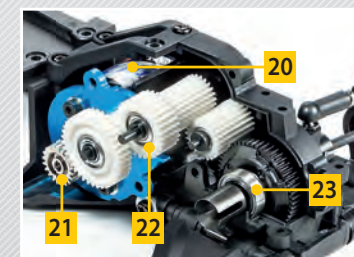

300058669 M-08 Concept Chassis Kit

1:10 RC M-08 Chassis Kit

ASSEMBLY KIT

M08

Radstand / Wheelbase: S=210 mm / M=225 mm / L=239 mm L: 319 mm 2WD