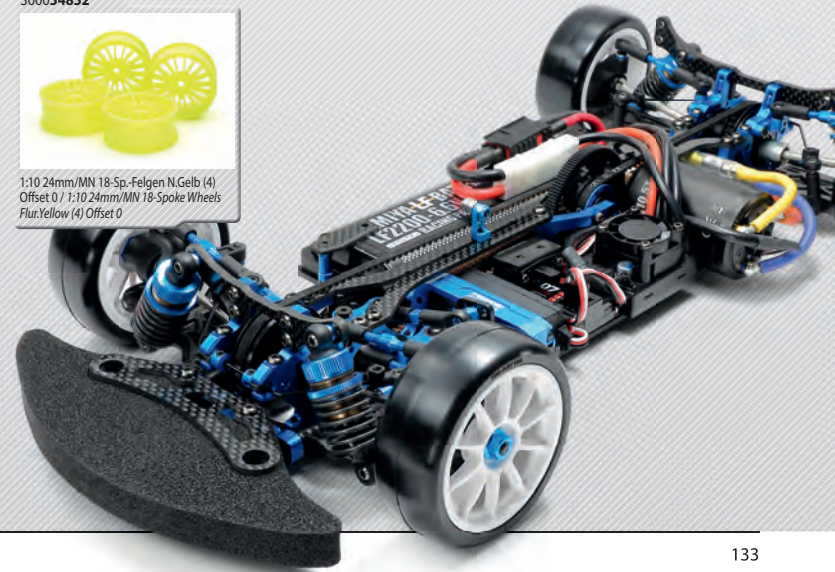

1/10

Reifen & Felgen 26 mm / Tyres & Wheels 26 mm

309335205

1:10 Felgen Off-Road schwarz 26 mm (4) / 1:10 Off-Road Wheels black 26 mm (4)

310335153

1:10 Y-Speichen-Felg. grau 26mm (2) +3mm / 1:10 Y-Spoke Rear Wheel 26mm (2) +3mm

310440610

1:10 Felge hin. grau 26mm (2) (ohne Einsatz) / 1:10 Rear Wheel gray 26mm (2) (w/o insert)

310445925

1:10 Felge vorne grau 26mm (2) (ohne Einsatz) / 1:10 Front Wheel gray 26mm (2) (w/o insert)

319335704

1:10 Felgeinsatz 5-Speichen (2) / 1:10 5-Spoke Wheel Cap (2)

300051219

1:10-Driftreifen Typ D m. Felgen Gold 26 mm (2) / 1:10 Drift Tires Type D w/ Wheels Gold 26 mm (2)

300054021

1:10 Super Drift-Räder chrom Y-Speichen 24 mm (2) Offset+2 / 1:10 Chrome Mesh Wheel w/ Super Drift Tires 24 mm (2) Offset+2

309400564

1:10 5-Speichen Drift-Räder schwarz 26 mm (4) / 1:10 5-Spoke Drift Tires black 26 mm (4)

Reifen & Felgen 24 mm / Tyres & Wheels 24 mm

300051022

1:10 10-Speichen Felgen gold 24 mm (2) / 1:10 10-Spoke Wheels gold 24 mm (2)

300051023

1:10 Profil-Reifen Racing 24 mm (2) m. Einlagen / 1:10 Racing Radial Tires 24 mm (2) w/ Sponge Insert

300051046

1:10 18-Speichen Felgen grau 24 mm (4) / 1:10 18-Spoke Wheels grey 24 mm (4)

300051049

1:10 Racing Slickreifen Medium 24 mm (2) m. Einlagen / 1:10 Medium Narrow Racing Slicks 24 mm (2) w/ Sponge

300053433

1:10 Slick-Reifen verstärkt Typ A 24 mm (2) / 1:10 Medium Narrow Slick Tires Type A 24 mm (2)

300053434

1:10 Reifeneinlage 24 mm Blau/weich (2) / 1:10 Medium-Narrow Soft Inner Sponge shaped Blue (2)

300053435

1:10-Reifeneinlage 24 mm Schwarz/hart (2) / 1:10 Medium-Narrow Hard Inner Sponge shaped Black (2)

300053453

1:10 6-Speichen Felgen schwarz 24 mm (2) / 1:10 6-Spoke Wheels black 24 mm (2)