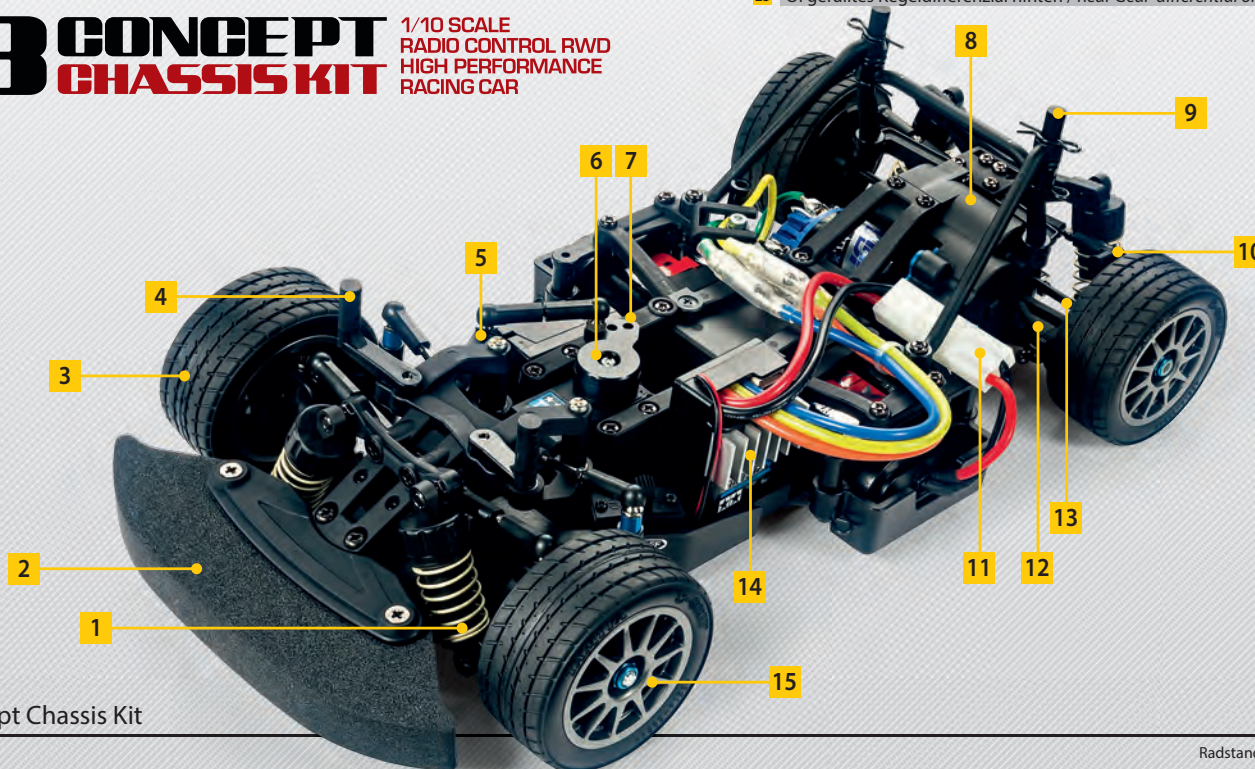

An existing concept further refined...

The high-performance, medium-size chassis M-08 Concept – performance and ease of maintenance were also the design focus for this chassis. The rear wheel drive, the torsion-resistant chassis in combination with the mid-engine drive generates excellent traction. The fully adjustable independent suspension in combination with the CVA oil-pressure shock absorbers further enhance this. During acceleration, an oil-filled cone differential and cardan drive shafts ensure smooth propulsion. The precise and super-effortless steering keeps you in control in every driving situation. The two-part chassis allows three different wheelbases to be set up. This means that there's a wide range of M-chassis bodies to choose from. A generous range of optional tuning parts and motorisations contribute to a perfect race set-up. Technical data: (chassis only) Length 319 mm (M-08M), Width 165 mm. Wheelbase: M-08S 210 mm, M-08M 225 mm and M-08L 239 mm. Motor pinion (standard) 20 Z, M0,6.

M08 CONCEPT CHASSIS KIT

1/10 SCALE RADIO CONTROL RWD HIGH PERFORMANCE RACING CAR

- 1 4fach CVA Öldruckstoßdämpfer mit Tuningfedern / 4fold CVA oil dampers w/ Racing Springs
- 2 Urethan Frontrammer / Urethane Front Bumper (im Lieferumfang enthalten / included)
- 3 Griffige Radial Reifen* vorne/hinten / Front/Rear Traction Radial Tires*
- 4 Karosseriehalter vorne / Front Body mount
- 5 Lenkung einstellbar und komplett kugelgelagert / Adjustable Steering full ball raced
- 6 Lenkservo* / Steering servo*
- 7 2-Kanal Empfänger* / 2-Channel Receiver*
- 8 Haupt-Antriebseinheit mit Motorhalterung / Main Gearbox with Motor mount
- 9 Karosseriehalter hinten Tourenwagen / Rear Body mount Touring Car
- 10 Radsturz einstellbar vorne/hinten / Adjustable Front/Rear camber angle
- 11 Fahrakku 6,6V LiFe/7,2V NiMH** / Racing Pack 6,6V LiFe/7,2V NiMH**
- 12 Einteiliger Querlenker unten vorne/hinten / Front/Rear one-piece lower suspension arm
- 13 Kugelkardantriebwellen hinten / Rear Universal Joint
- 14 Elektronischer Fahrtregler* (Brushed/Brushless) / Electronic Speedcontroller* (Brushed/Brushless)
- 15 Einteilige 11-Speichen Felgen / 11-Spoke one-pieced Wheel 24mm
- 16 Halterung Schaumstofframmer / Foam Bumper mount
- 17 Lenkgestänge einstellbar / adjustable steering tie-rod
- 18 Felgenmitnehmer 12 mm 6-Kant / Wheel Hub 12mm Hex-Head
- 19 Alu Radchse vorne mitlaufend / Alum. Front Wheel axle (free wheel)
- 20 Elektromotor Typ 540* (Brushed/Brushless) / Electricmotor Type 540* (Brushed/Brushless)
- 21 20Z Alu Motorritzel / 20TAlum. Pinion gear
- 22 Zahnradgetriebe kugelgelagert / Gear-Drivetrain ball raced
- 23 Öl gefülltes Kegeldifferenzial hinten / Rear Gear-differential oil filled

*nicht im Lieferumfang enthalten / not included