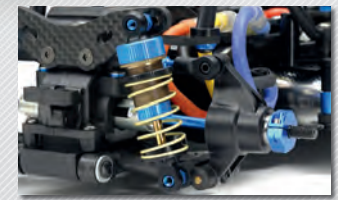

M08R CHASSIS KIT

- Kugeldifferenzial (TA06) mit 3/32-inch Kugeln (12) / *Ball differential (TA06) utilizes twelve 3/32-inch balls*
- Carbon Akku- und Karosseriehalter / *Carbon-fibre battery mount and body mount support*
- Verstärkte K-Teile (Getriebegehäuse) / *Reinforced K-Parts (Gearbox)*
- Spezielles Chassis-Zusatzgewicht (20g) / *dedicated chassis weight (20g)*
- Verstärkte D-Teil (Querlenker) M-07C / *Reinforced D-Parts (Suspension Arms)*
- Alu Rechts/Links-Gewindestangen 3x18/23/32mm / *Alum. Turnbuckle shafts 3x18/23/32mm*
- TRF Super Short Big Bore Alu Dämpfer Blau eloxiert / *TRF Super Short Big Bore Alum. Damper blue anodized*
- und viele mehr / *and many more*

300047480 M-08R Chassis Kit

1:10 RC M-08R Chassis Kit

Lenkservo, Motor, Fahrtregler, Empfänger, Racing Pack, Reifen und Reifeneinlagen sind nicht im Lieferumfang enthalten.
Steering Servo, Motor, Fahrtregler, Receiver, Racing Pack, Tires and inserts are sold separately.

Radstand / Wheelbase: S: 210 / M: 225 / L: 239 mm L: 332 mm **2WD**