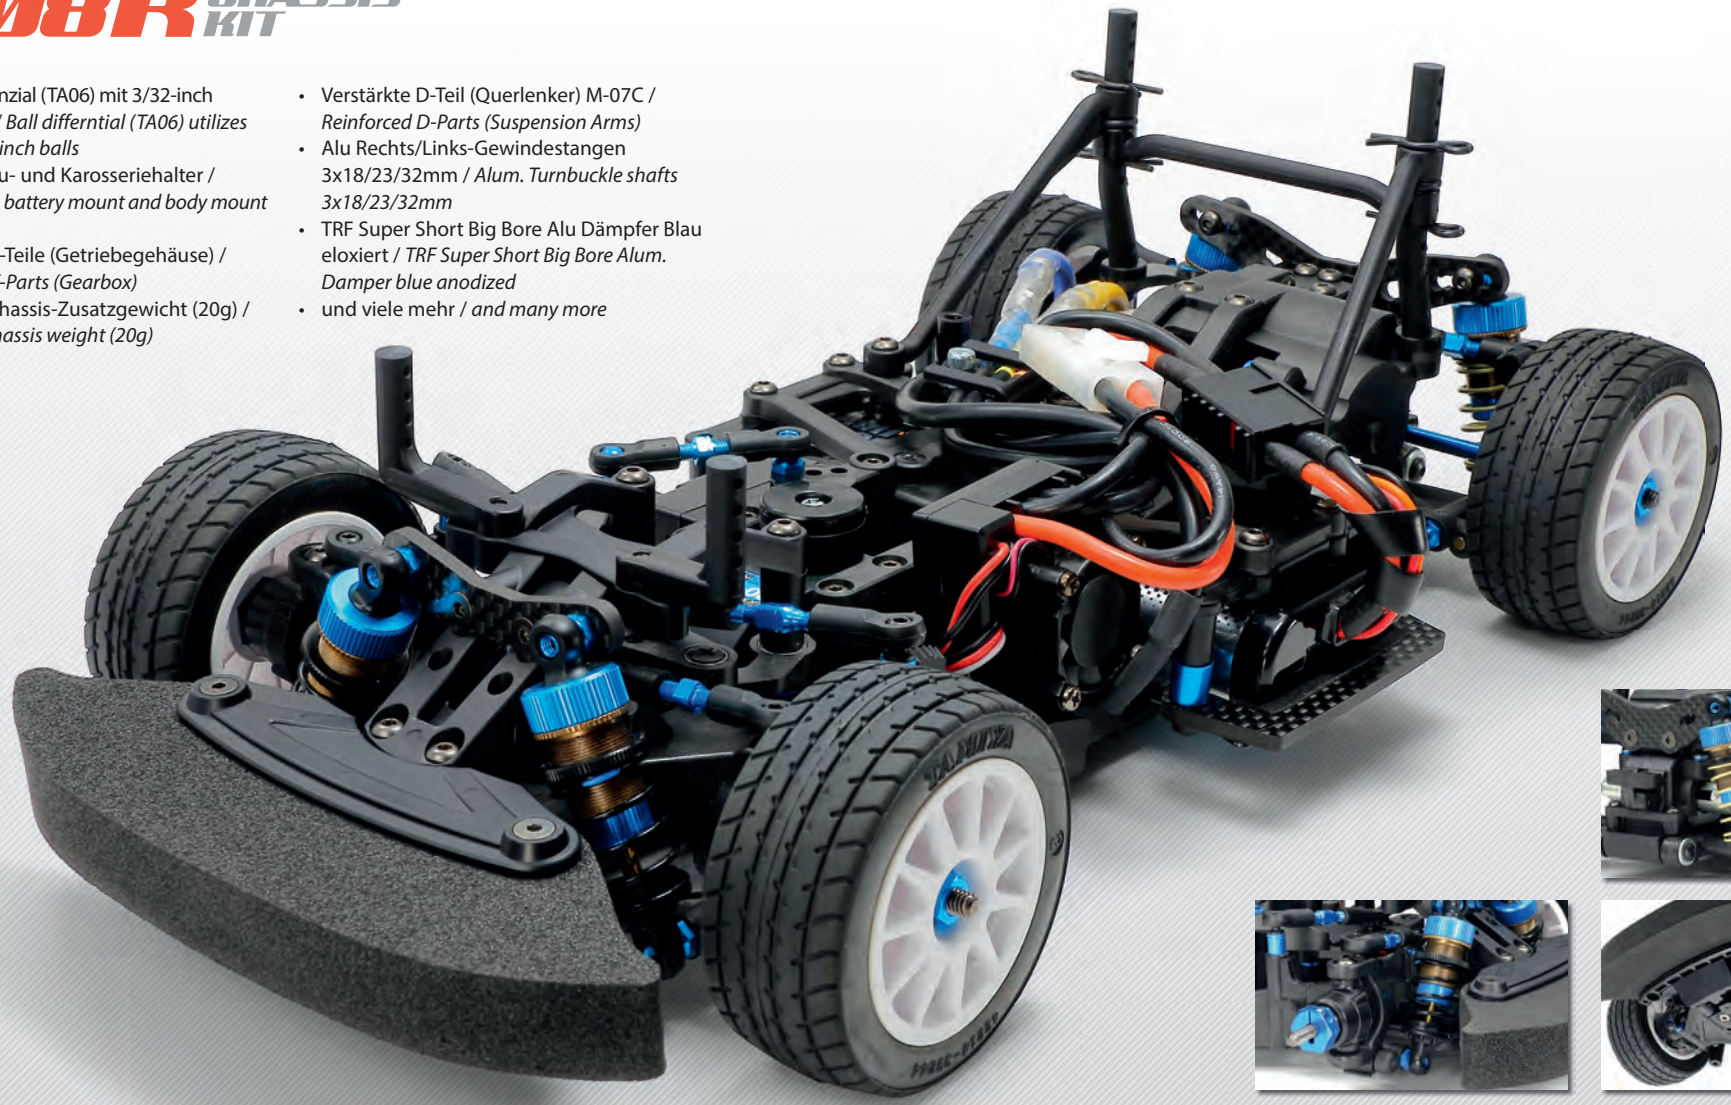

M08R CHASSIS KIT

- Kugeldifferenzial (TA06) mit 3/32-inch Kugeln (12) / *Ball differential (TA06) utilizes twelve 3/32-inch balls*
- Carbon Akku- und Karosseriehalter / *Carbon-fibre battery mount and body mount support*
- Verstärkte K-Teile (Getriebegehäuse) / *Reinforced K-Parts (Gearbox)*
- Spezielles Chassis-Zusatzgewicht (20g) / *dedicated chassis weight (20g)*
- Verstärkte D-Teil (Querlenker) M-07C / *Reinforced D-Parts (Suspension Arms)*
- Alu Rechts/Links-Gewindestangen 3x18/23/32mm / *Alum. Turnbuckle shafts 3x18/23/32mm*
- TRF Super Short Big Bore Alu Dämpfer Blau eloxiert / *TRF Super Short Big Bore Alum. Damper blue anodized*
- und viele mehr / *and many more*

300047480 M-08R Chassis Kit

1:10 RC M-08R Chassis Kit

Lenkservo, Motor, Fahrtregler, Empfänger, Racing Pack, Reifen und Reifeneinlagen sind nicht im Lieferumfang enthalten.
Steering Servo, Motor, Fahrtregler, Receiver, Racing Pack, Tires and inserts are sold separately.

Radstand / Wheelbase: S: 210 / M: 225 / L: 239 mm L: 332 mm **2WD**