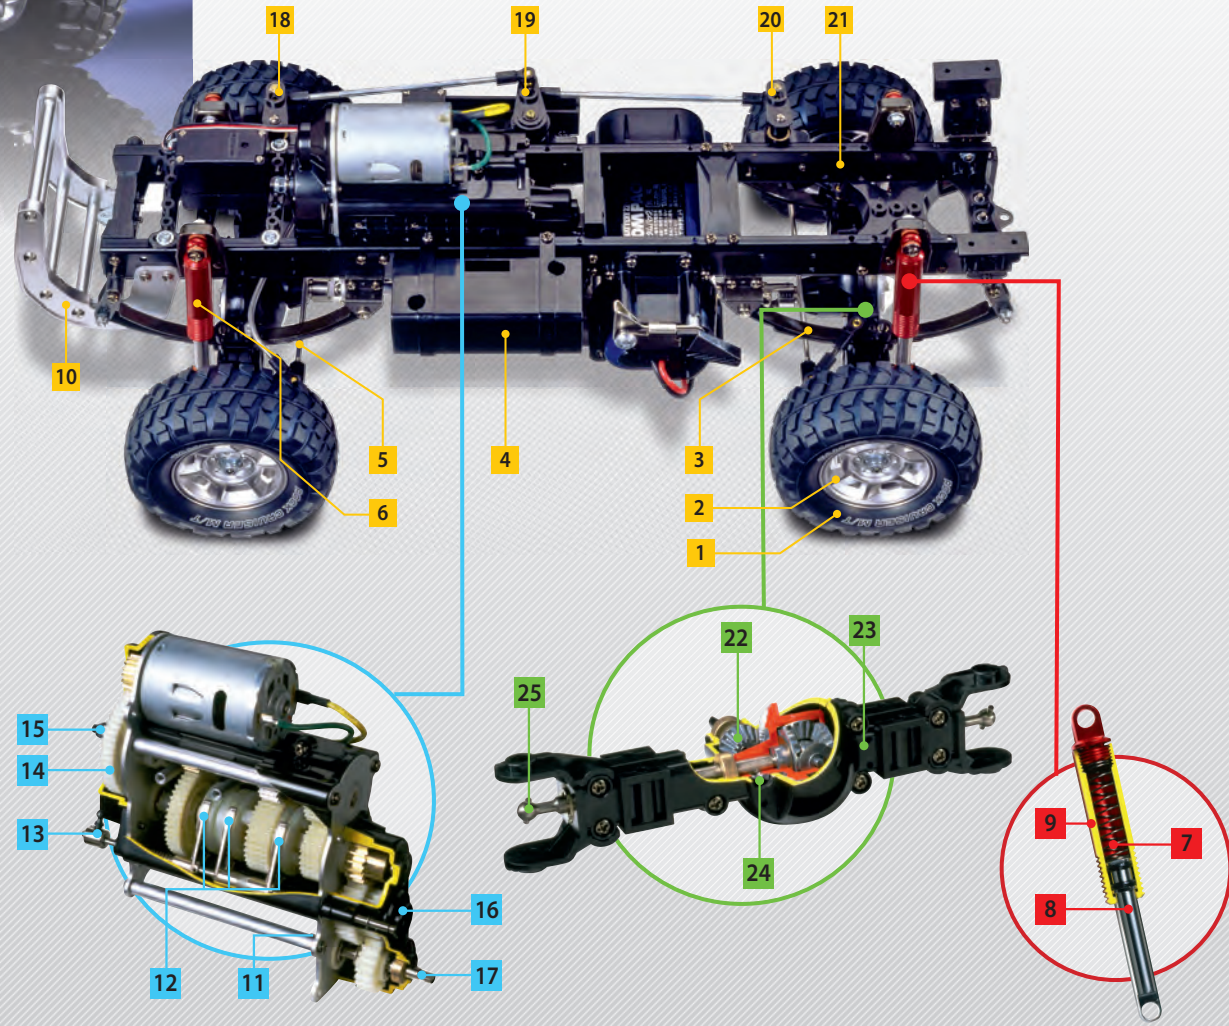

4WD-Off-Road-High-Lift Bausätze / Assembly Kits

Die High-Lift-Fahrzeuge von TAMIYA sind echte Technik-Leckerbissen. Diese Bausatzmodelle sind perfekte Nachbildungen von Pick-up-Trucks, die speziell auf dem amerikanischen Markt verbreitet sind. Die Modelle besitzen ein realistisches Rahmenchassis, 3-Gang-Schaltgetriebe und einen 4WD-Allradantrieb über Kardanwelle. Weiteres Highlight sind die originalgetreuen Karosserien mit vielen Zusatzteilen aus Chrom, mit Unterfahrschutz, Überrollbügel und vielem mehr. Die übergroßen Geländereifen auf Chrom-Felgen zusammen mit speziellen Dämpfern runden das Fahrwerk ab. Starten Sie durch mit den TAMIYA-High-Lift-Fahrzeugen!

"The High-Lift vehicles from TAMIYA are a real technical treat. These kit models are perfect replicas of American pick-up trucks. The models are equipped with a realistic frame chassis, 3-speed transmission and 4WD via a prop shaft. Other impressive features include the authentic bodywork with many additional chrome components, an under guard, roll bar and much, much more. The oversized cross country tyres on chrome rims, together with the special dampers provide the perfect finishing touches. Get off to a flying start with TAMIYA High-Lift vehicles!"