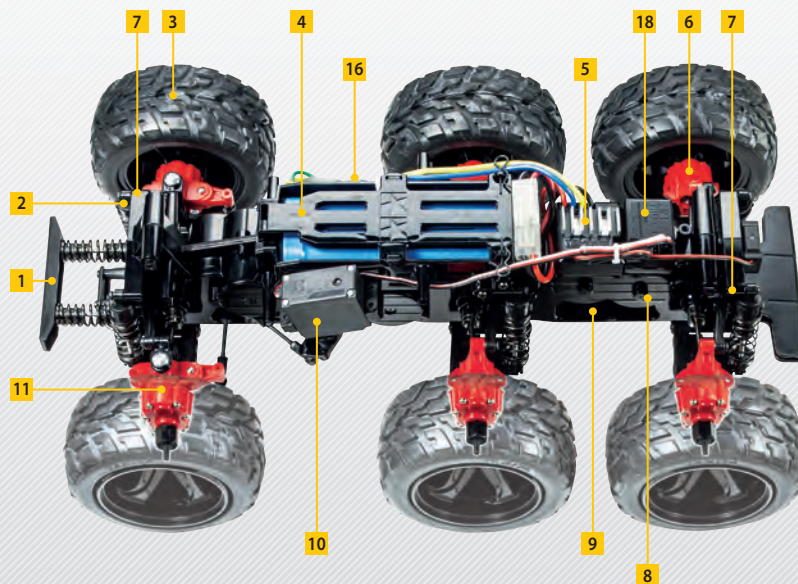

Tamiya is delighted to announce the latest 6-wheeled beast in our line-up, the Dynahead 6x6, which takes inspiration from the big trucks used in the gruelling offroad world of truck trials. It appears on a new chassis variant named the G6-01TR, based upon the G6-01, with hub reduction axles providing extra height for taking on rougher terrain. With a stylish body penned by self-proclaimed „hyper designer“ Takayuki Yamazaki from Japan, (Dual Ridge, etc.). Hub reduction axles raise ground clearance by 15mm; in conjunction with the traction provided by a 37.35:1 gear ratio (with kit-included 18T pinion), the Dynahead 6x6 has awesome off-road and crawling capability! 5-spoke wheels are paired with V-tread block tires (Item 53854) for superlative bite. With suspension reassembly and a separately-sold transmitter with 4WS function and R/C equipment, the rear wheels can be made steerable. Technical Specs: Length 453 mm, width 244 mm, height 232 mm, Wheelbase 173+126 mm.