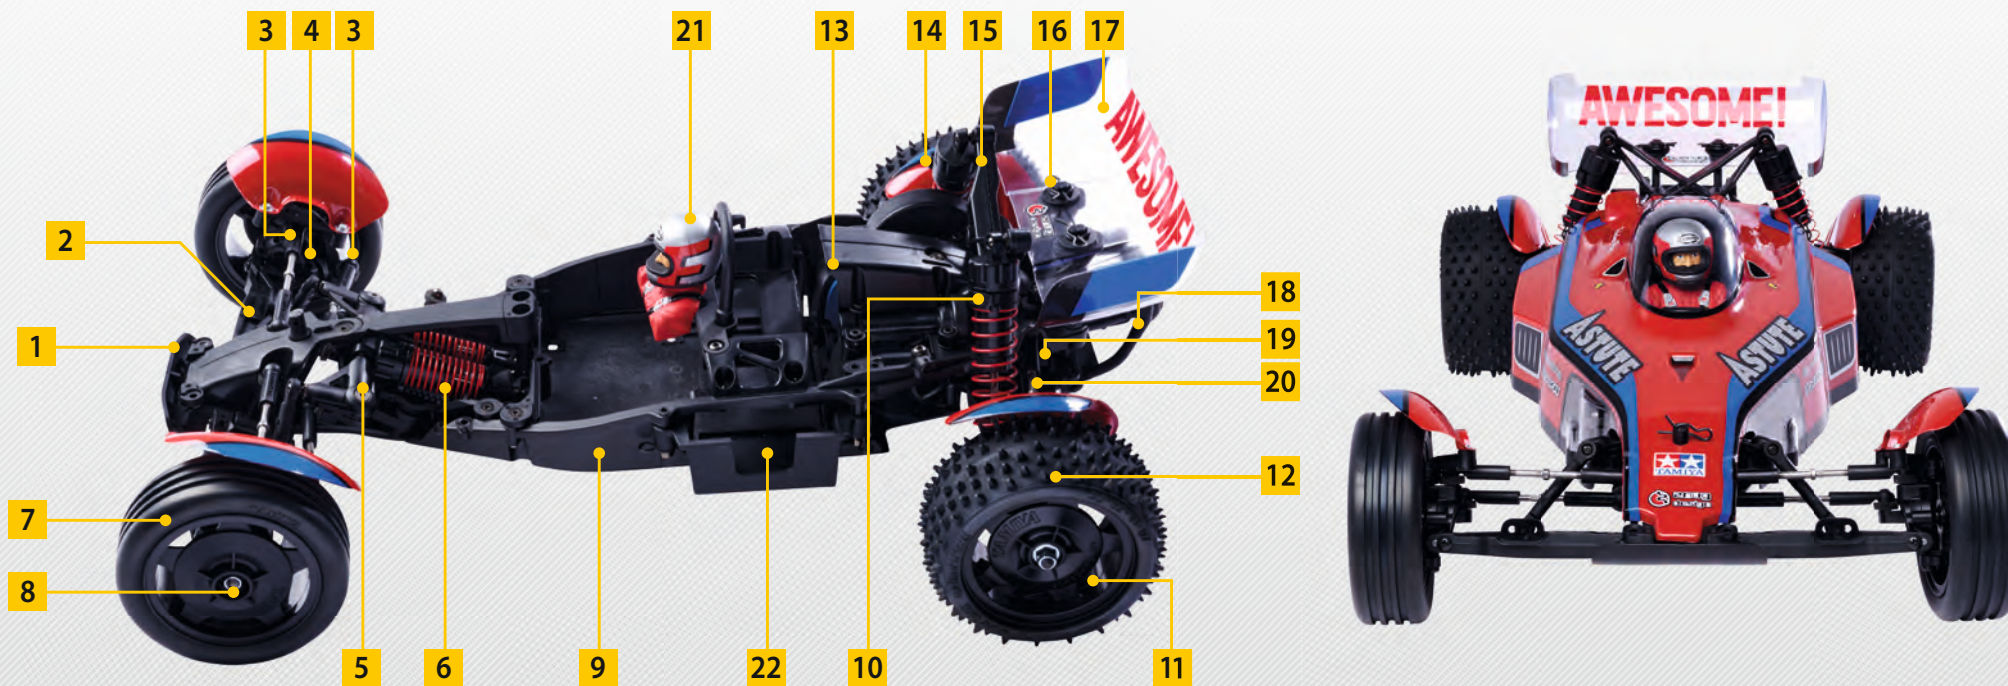

The TD2 Astute 2022 is the latest 2WD buggy from TAMIYA. Designed for ambitious, demanding drivers, it has a revolutionary design and sophisticated features for guaranteed racing fun. The name and design of this latest model were inspired by the Tamiya classic "ASTUTE". It features a single-shell torsion-resistant monocoque chassis, which ensures an optimal weight balance and accommodates the battery in front of the rear axle. The chassis was developed by Japanese designer Kota Nezu from znug-Design in the style of the classic Tamiya Astute. It is made of transparent and impact-resistant polycarbonate. Many of the parts in the ASTUTE 2022 are identical to those in its sister car, the TD4 Super Avante, including the highly efficient and adjustable chassis with four oil-pressure shock absorbers. Its technical sophistication is hidden on the front axle - instead of the usual absorber bridge, the absorbers are placed horizontally. This keeps the front axle flat and gives the vehicle a unique look - AWESOME!